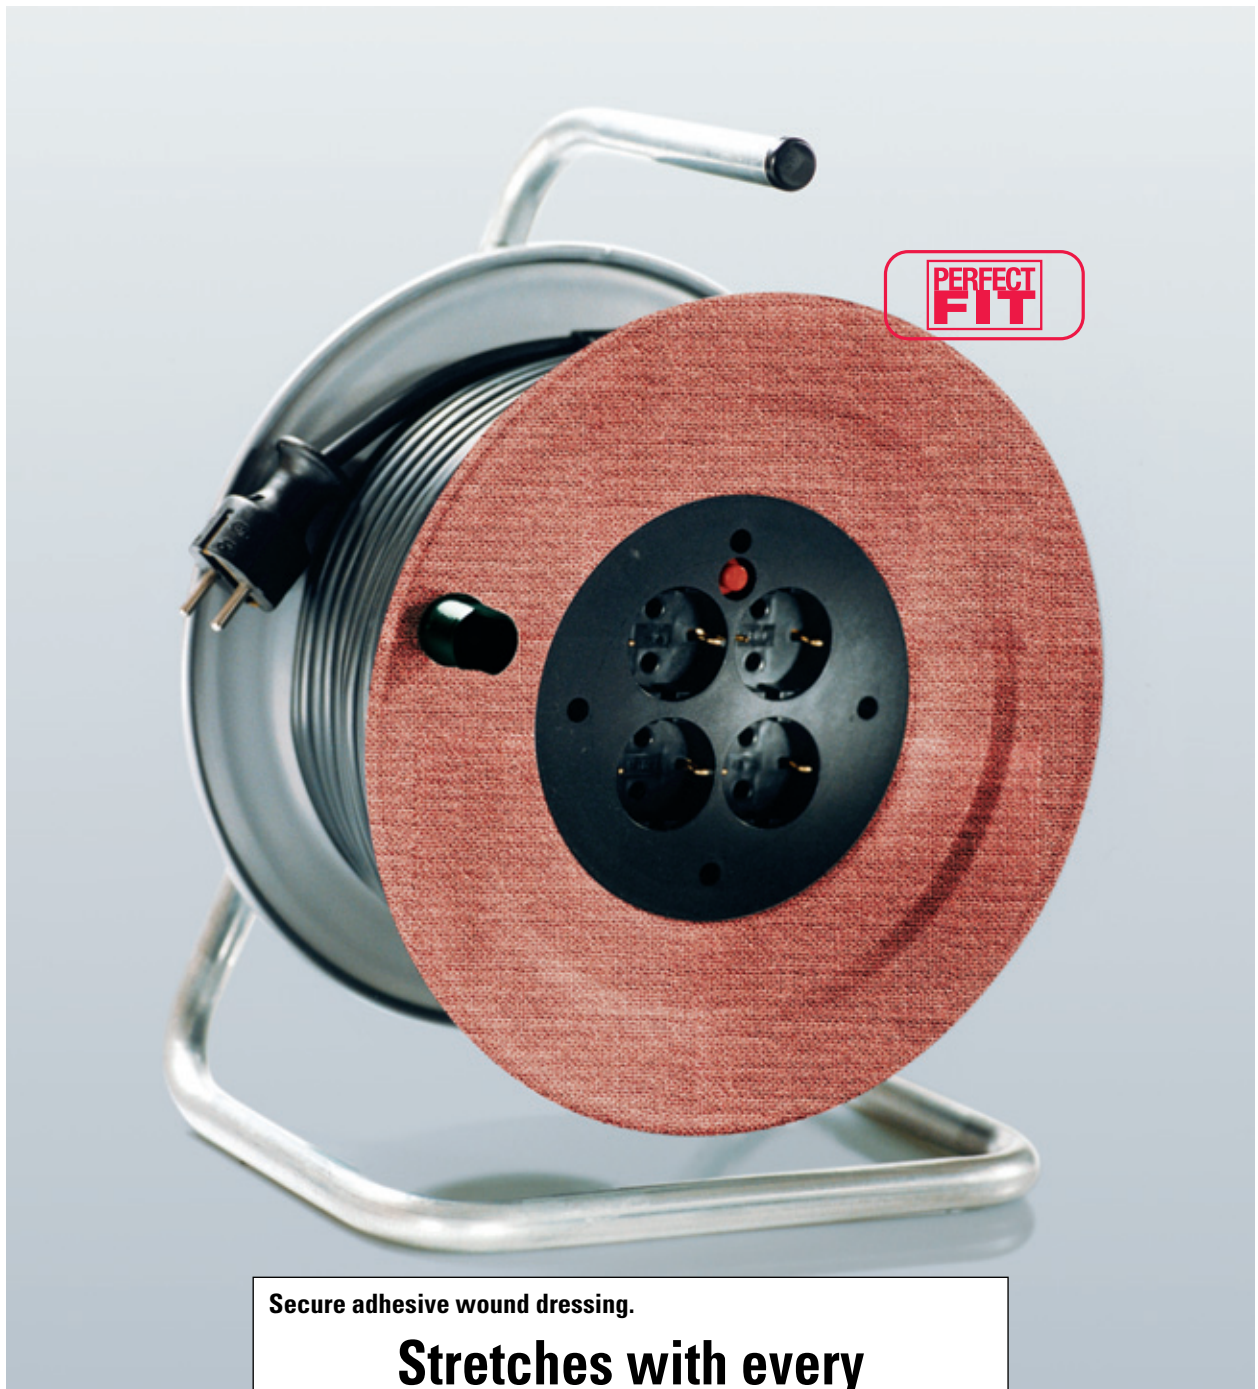

# Coverplast® Classic

Secure adhesive wound dressing.

**Stretches with every  
movement.**

# Coverplast® Classic

For flexible comfort that stretches with every movement, Coverplast® Classic is a strong and durable dressing that protects and cushions the wound, providing the practical answer to everyday minor injuries. Coverplast® Classic is especially practical and economical because it is available also in metre rolls of different widths that can be cut to size. It remains securely in place due to the use of a traditional rubber adhesive.

## Dependable adhesion:

- Good and lasting fixation by strong rubber-based adhesive.

The right size for any wound.

## Other characteristics:

- Robust and durable
- Substrate made from 100% cotton
- Unique twisted weave provides superior stretch properties
- Breathable
- Low adherent wound pad, laminated with a high-density polyethylene net
- Practical and economical