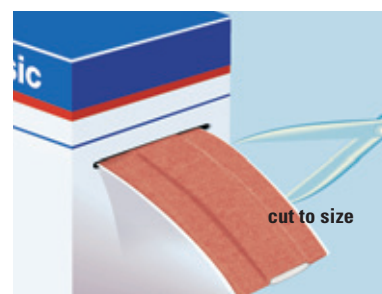

# Coverplast® Classic

For flexible comfort that stretches with every movement, Coverplast® Classic is a strong and durable dressing that protects and cushions the wound, providing the practical answer to everyday minor injuries. Coverplast® Classic is especially practical and economical because it is available also in metre rolls of different widths that can be cut to size. It remains securely in place due to the use of a traditional rubber adhesive.

## Dependable adhesion:

- Good and lasting fixation by strong rubber-based adhesive.

The right size for any wound.

## Other characteristics:

- Robust and durable
- Substrate made from 100% cotton
- Unique twisted weave provides superior stretch properties
- Breathable
- Low adherent wound pad, laminated with a high-density polyethylene net
- Practical and economical

Coverplast® Classic sticks firmly without adhering to the wound.

Firm adhesion, cut to size: Coverplast® Classic.